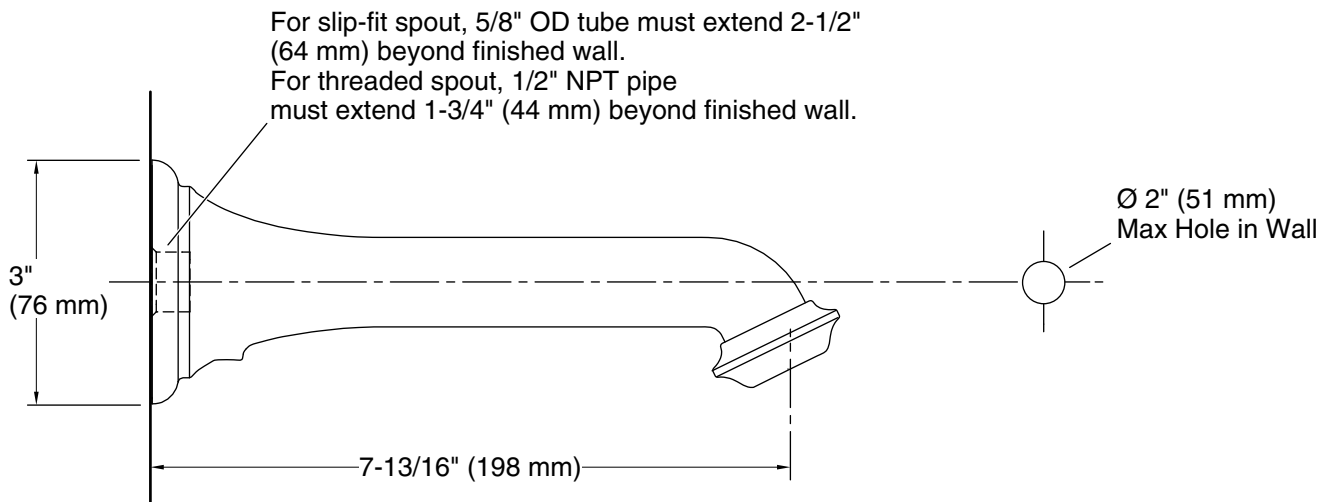

Features

- Metal construction

Installation

- Wall-mount installation with slip-fit connection and NPT threads

Codes/Standards

ASME A112.18.1/CSA B125.1

KOHLER[®] Faucet Lifetime Limited Warranty

See website for detailed warranty information.

Technical Information

All product dimensions are nominal.

Spout:

Spout reach: 8-7/16" (214 mm)

Notes

Install this product according to the installation guide.